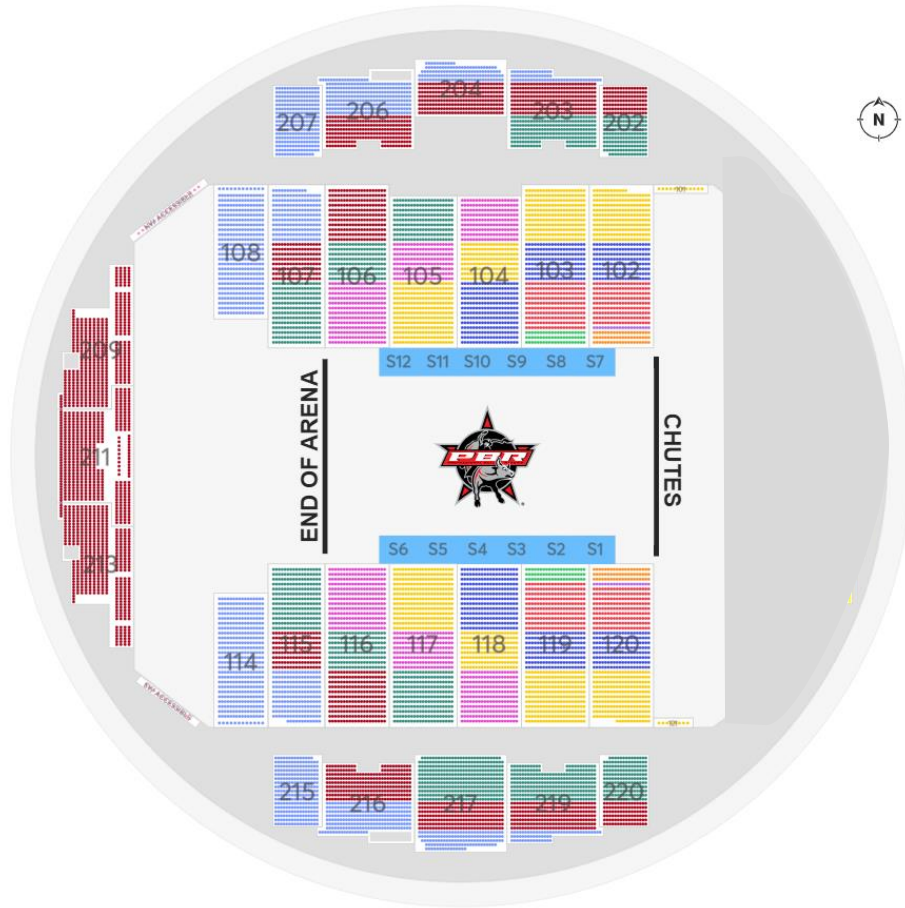

PBR Unleash the Beast

Saturday, April 26 at 5:45pm

Sunday, April 27 at 11:45pm

Groups of 10+ Save \$10 on Select Seats.

| | Area | Regular | Group |
|---|---------|---------|-------|
|  | Level 1 | \$112 | 102 |
|  | Level 2 | \$86 | \$76 |
|  | Level 3 | \$78 | \$68 |
|  | Level 4 | \$64 | \$54 |
|  | Level 5 | \$49 | \$39 |