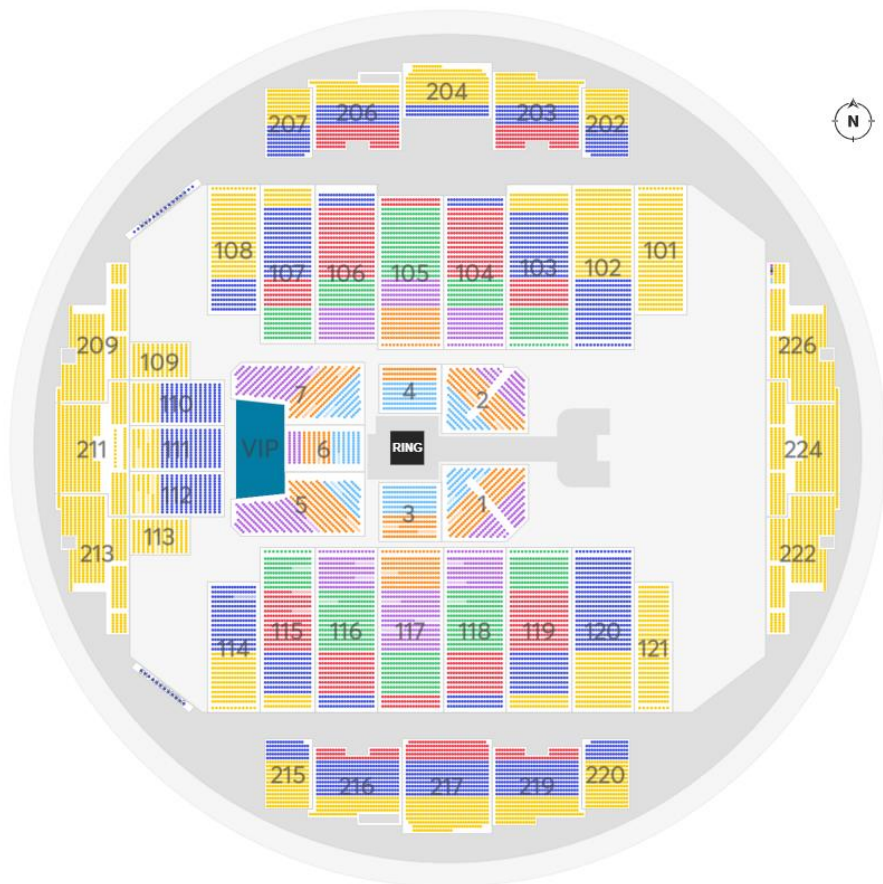

AEW WRESTLEDREAM

SAT OCTOBER 12
TACOMA, WASHINGTON

Groups of 10+ Save Up To \$10 Off Each Ticket

Price Level	Regular	Group
P3	\$95	\$85
P4	\$83	\$73
P5	\$63	\$53
P6	\$46	\$36
P7	\$30	\$25

To purchase Group Tickets email: groupdiscounts@tacomadome.org